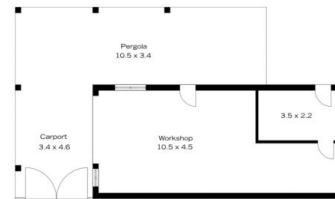

Lower Level