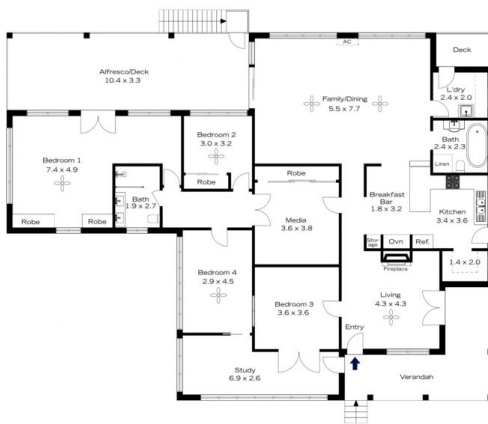

25 MOORECOURT AVENUE, SPRINGWOOD

Upper Level